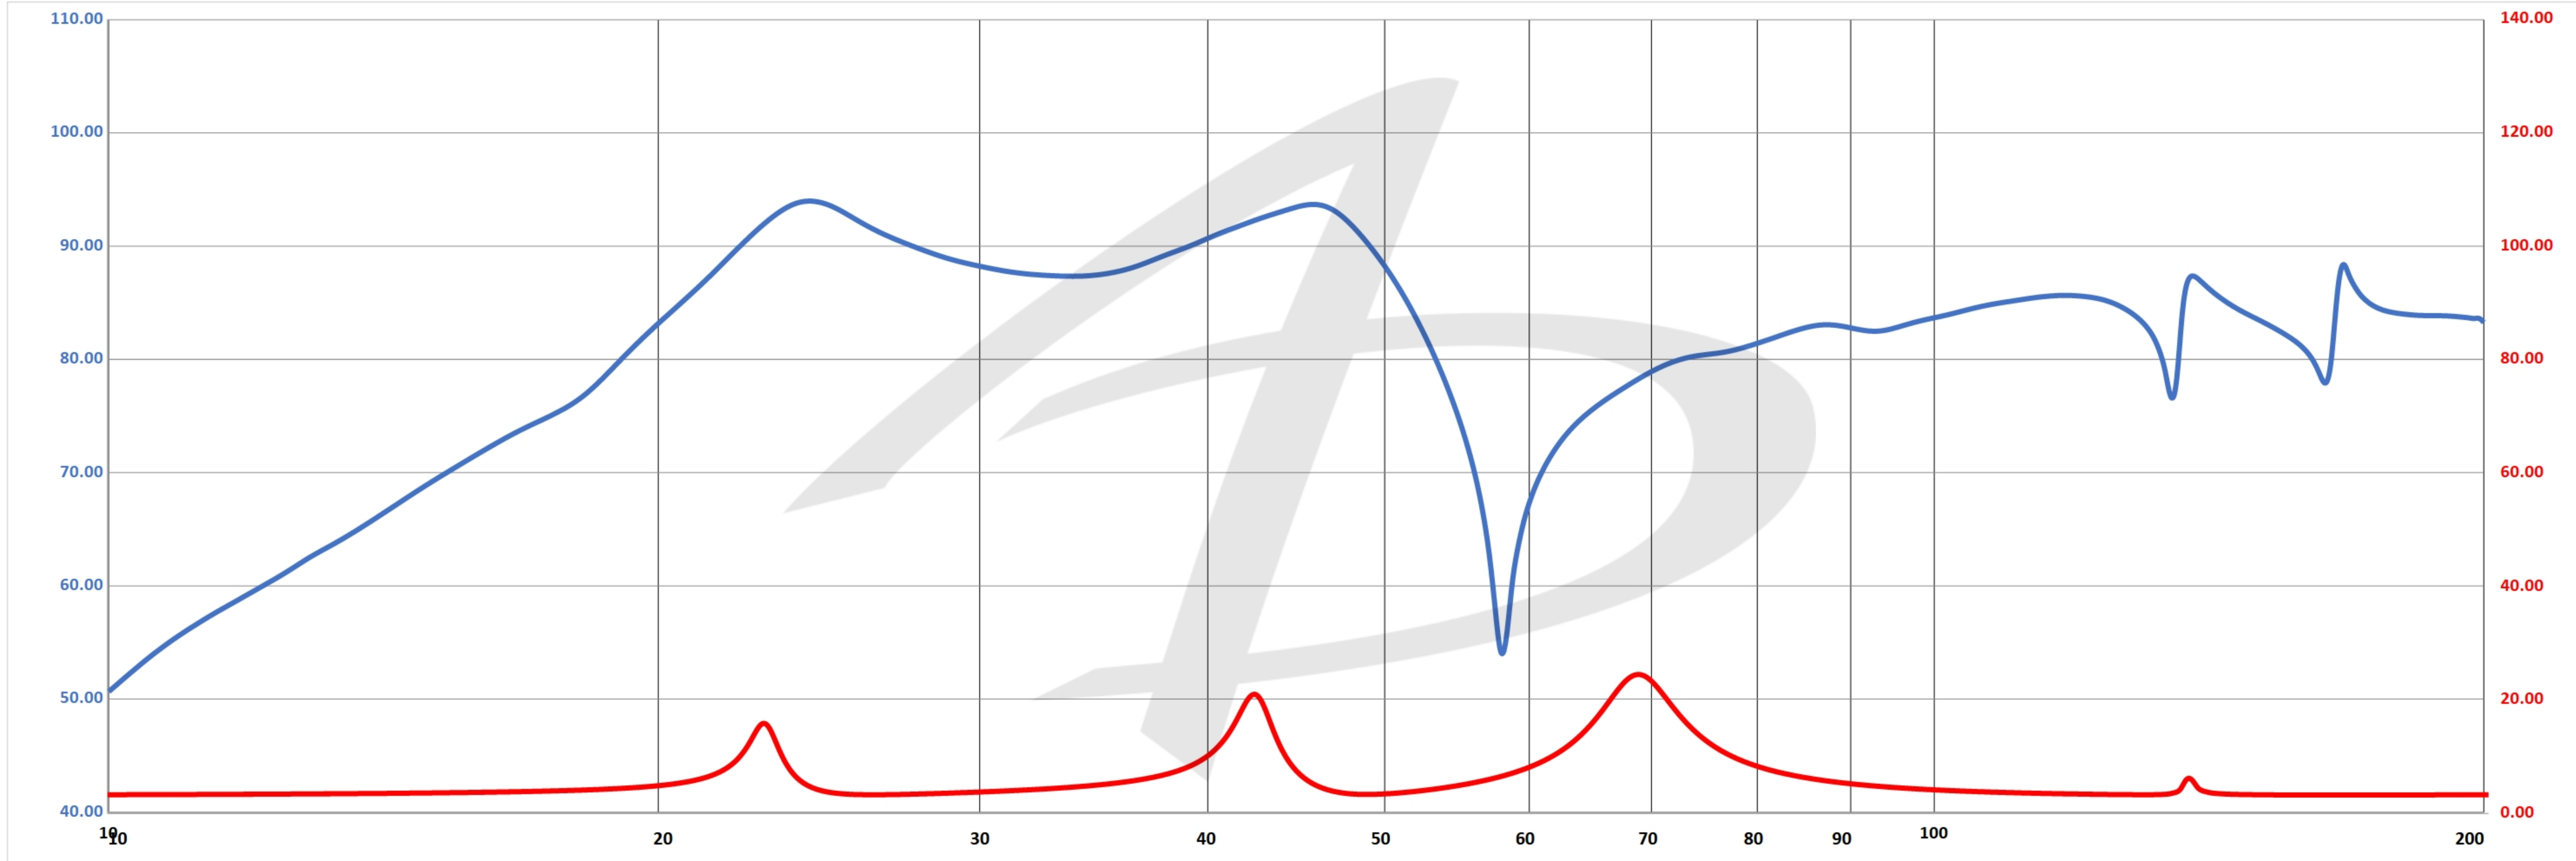

Vehicle Information	
Year	2024
Make	GMC
Model	Sierra

Enclosure Information	
Design Type	Bass-Reflex
Placement	Behind the seats.
Orientation	Position the enclosure with the drivers directed forward, vent directed downward along the passenger side.

AUDIO DYNAMICS

Special Notes

Amplifier Information	
Continuous Power Handling	1,200 W
Subsonic Filter Setting	24 Hz
Low Pass Filter Setting	50 Hz

Subwoofer Information	
Make	Audio Dynamics
Model	AD3008 D4
Quantity	2

Performance Information	
SQ	<input checked="" type="checkbox"/> Within the Vehicle
<input checked="" type="checkbox"/> SQL	Outside the Vehicle
SPL	Metering Position

Metering Information		
Headrest	Peak Frequency	Hz
Dash / Windshield		
Foot Well		

$16 \frac{1}{2}$

53